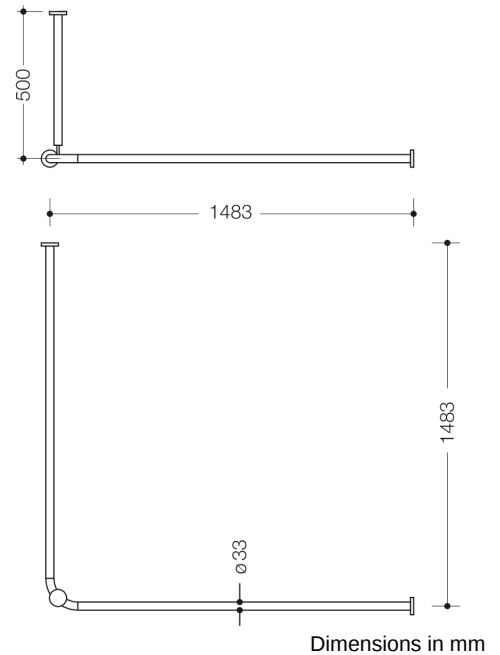

Similar picture

Properties

Range 801 Shower curtain rail with ceiling support

- vertically and horizontally arranged rails connected at right-angles, with curtain rings
- for installing a shower curtain
- mounted on the wall and ceiling using non-corrosive HEWI fixing materials and roses
- curtain rail for shower tray 1500 x 1500 mm, centre-to-centre dimension 1483 x 1483 mm, can be shortened at the ends on site to 220 mm minimum
- ceiling support 500 mm long, length can be adjusted by 10 mm and can be shortened at the rose by a maximum of 100 mm
- rail diameter 33 mm
- with 28 curtain rings
- made of high-quality matt polyamide in HEWI colours 99 (pure white), 98 (signal white), 97 (light grey), 95 (stone grey) and 92 (anthracite grey)
- with aluminium core