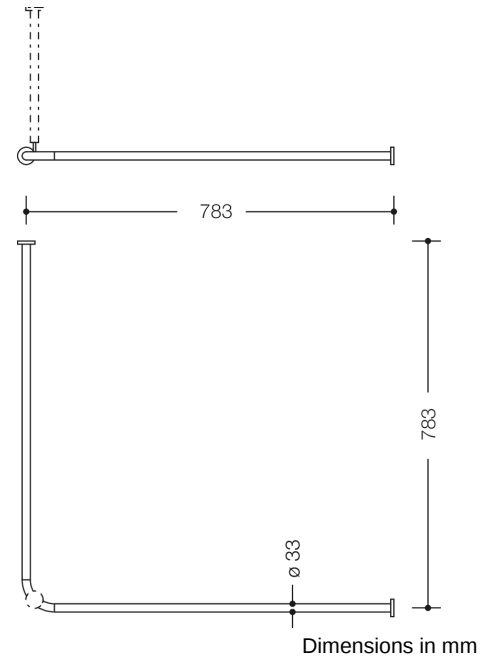

Similar picture

Properties

Range 801 Shower curtain rail

- horizontal rails joined to form a right angle and fitted with curtain rings
- for installing a shower curtain
- with aluminium core
- fixing with roses to wall and ceiling, ceiling support required
- can be shortened at the ends by 200 mm on site
- with 16 curtain rings
- for shower tray 800 x 800 mm (centre-to-centre 783 x 783 mm), rail diameter 33 mm, rose diameter 70 mm
- made of high-quality matt polyamide in HEWI colours 99 (pure white), 98 (signal white), 97 (light grey), 95 (stone grey) and 92 (anthracite grey)