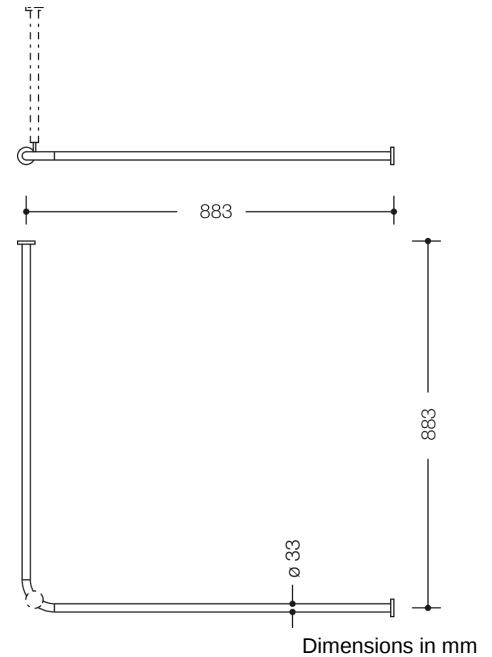

Similar picture

Properties

Range 801 Shower curtain rail

- horizontal rails joined to form a right angle and fitted with curtain rings
- for installing a shower curtain
- with aluminium core
- fixing with roses to wall and ceiling, ceiling support required
- can be shortened at the ends by 220 mm on site
- with 18 curtain rings
- for shower tray 900 x 900 mm (centre-to-centre 883 x 883 mm), rail diameter 33 mm, rose diameter 70 mm
- made of high-quality matt polyamide in HEWI colours 99 (pure white), 98 (signal white), 97 (light grey), 95 (stone grey) and 92 (anthracite grey)