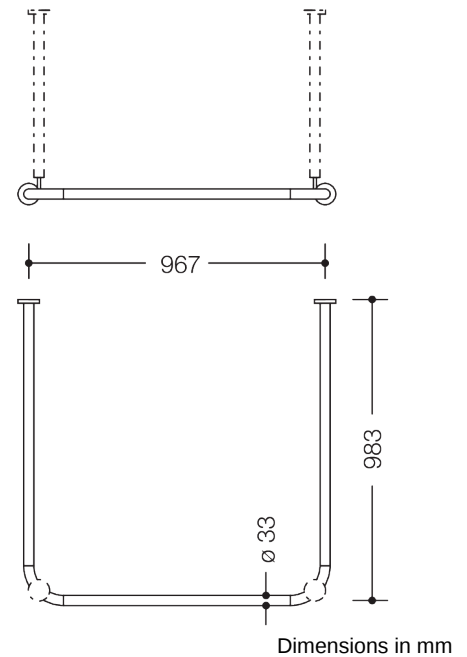

Similar picture

Properties

Range 801 Shower curtain rail

- horizontally arranged rails connected at right-angles in U-shape, with curtain rings
- for installing a shower curtain
- with aluminium core
- fixing with roses to wall and ceiling, ceiling support required, max. 600 mm long
- can be shortened at the ends on site
- with 28 curtain rings
- 1000 x 1000 x 1000 mm long, rail diameter 33 mm, rose diameter 70 mm
- made of high-quality matt polyamide in HEWI colours 99 (pure white), 98 (signal white), 97 (light grey), 95 (stone grey) and 92 (anthracite grey)