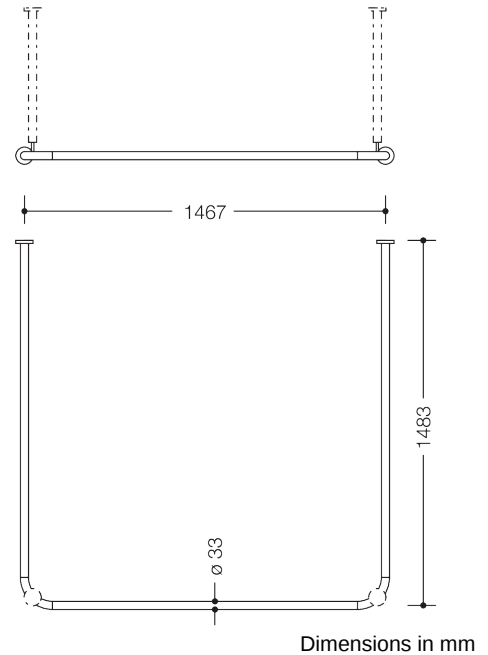

Similar picture

Properties

Range 801 Shower curtain rail

- horizontally arranged rails connected at right-angles in U-shape, with curtain rings
- for installing a shower curtain
- with aluminium core
- fixing with roses to wall and ceiling, ceiling support required, max. 600 mm long
- can be shortened at the roses on site
- with 46 curtain rings
- 1500 x 1500 x 1500 mm long, rail diameter 33 mm, rose diameter 70 mm
- made of high-quality matt polyamide in HEWI colours 99 (pure white), 98 (signal white), 97 (light grey), 95 (stone grey) and 92 (anthracite grey)