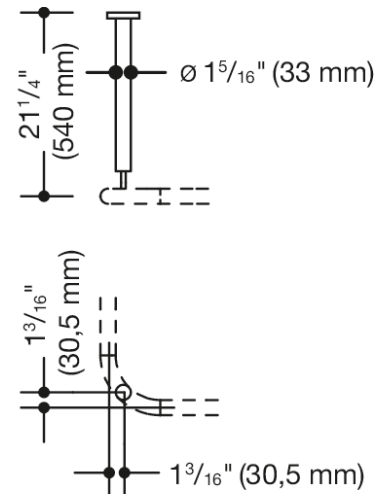

Similar picture

can be retrofitted
on the 90° bracket

Dimensions in mm

Properties

Ceiling support (USA) from Range 801

- rod with fixing rose
- for mounting curtain rods
- with aluminum core
- mounted to ceiling with rose
- axis curtain rod - ceiling: 21 1/4 inch (540 mm)
- length can be adjusted by 3/8 inch (10 mm) and can be shortened at the rose by max. 3 15/16 inch (100 mm)
- rail diameter 1 5/16 inch (33 mm), rose diameter 2 3/4 inch (70 mm)
- Fixing material included in delivery
- made from high-grade synthetic material in the HEWI colors 99 (pure white), 95 (stone grey), 92 (anthracite grey), 90 (jet black), 86 (sand), 84 (umber) and 33 (ruby red)

Colours / Surfaces

	99 (pure white)
	95 (stone grey)
	92 (anthracite grey)
	90 (jet black)

	86 (sand)
	84 (umber)
	33 (ruby red)