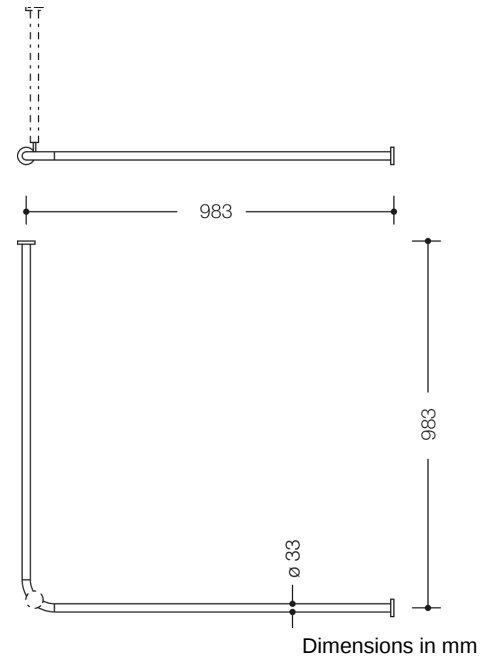

Similar picture

Properties

Range 801 Shower curtain rail

- horizontal rails joined to form a right angle and fitted with curtain rings
- for installing a shower curtain
- with aluminium core
- fixing with roses to wall and ceiling, ceiling support required
- with 20 curtain rings
- for shower tray 1000 x 1000 mm (centre-to-centre 983 x 983 mm), rail diameter 33 mm, rose diameter 70 mm
- length at rose ends can be shortened on site up to 220 mm
- made of high-quality polyamide according to HEWI colour chart