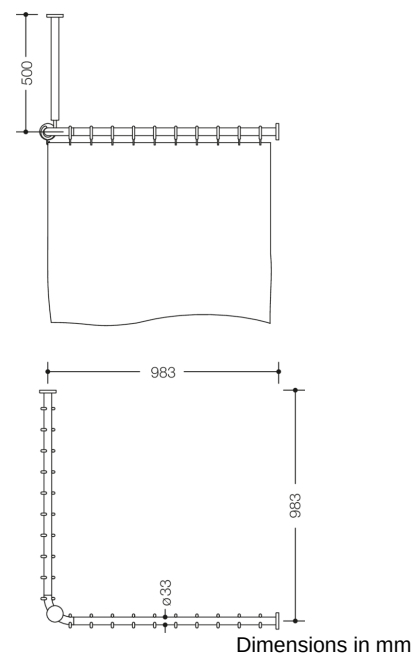

### Properties

Range 801 Shower curtain rail with ceiling support and shower curtain

- vertically and horizontally arranged rails connected at right-angles, with curtain rings and shower curtain
- mounted on the wall and ceiling using non-corrosive HEWI fixing materials and roses
- curtain rail for shower tray 1000 x 1000 mm, centre-to-centre dimension 983 x 983 mm, can be shortened at the ends on site to 220 mm minimum
- ceiling support 500 mm long, length can be adjusted by 10 mm and can be shortened at the rose by a maximum of 100 mm
- rail diameter 33 mm
- with 20 curtain rings
- made of high-quality polyamide according to HEWI colour chart
- with aluminium core
- shower curtain made of 100% Polyester, with stainless steel rolled hem at the bottom and punched stainless steel eyelets at the top, shower-proof, washable at 30°C
- curtain width 3000 mm, curtain height 2000 mm