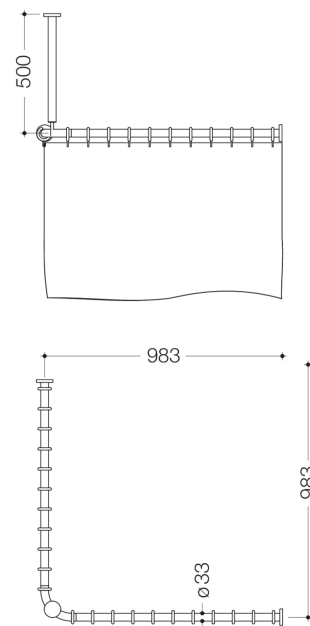

Similar picture

Dimensions in mm

### Properties

Range 801 Shower curtain rail with ceiling support and shower curtain

- vertically and horizontally arranged rails connected at right-angles, with curtain rings and shower curtain
- mounted on the wall and ceiling using non-corrosive HEWI fixing materials and roses
- curtain rail for shower tray 1000 x 1000 mm, centre-to-centre dimension 983 x 983 mm, can be shortened at the ends on site to 220 mm minimum
- ceiling support 500 mm long, length can be adjusted by 10 mm and can be shortened at the rose by a maximum of 100 mm
- rail diameter 33 mm
- with 20 curtain rings
- made of high-quality polyamide according to HEWI colour chart
- with aluminium core
- shower curtain made of 100% Polyester, with stainless steel rolled hem at the bottom and punched stainless steel eyelets at the top, shower-proof, washable at 30°C
- curtain width 3000 mm, curtain height 2000 mm

### Colours / Surfaces

	33 (ruby red)		74 (apple green)		92 (anthracite grey)		99 (pure white)
	36 (coral)		18 (mustard yellow)		95 (stone grey)		84 (umber)
	50 (steel blue)		86 (sand)		97 (light grey)		
	55 (aqua blue)		90 (jet black)		98 (signal white)		