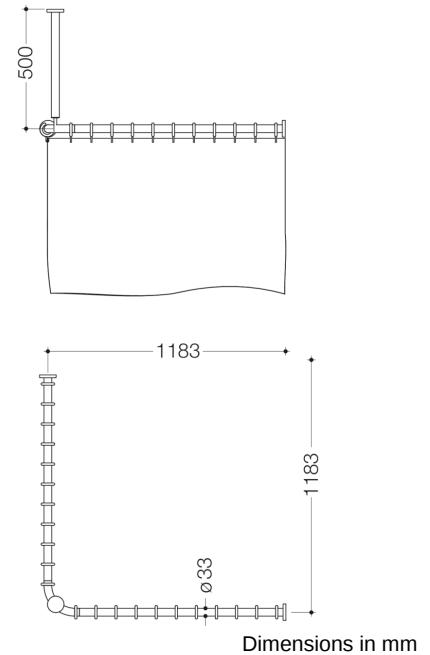

Similar picture

Properties

Range 801 Shower curtain rail with ceiling support and shower curtain

- vertically and horizontally arranged rails connected at right-angles, with curtain rings and shower curtain
- mounted on the wall and ceiling using non-corrosive HEWI fixing materials and roses
- curtain rail for shower tray 1200 x 1200 mm, centre-to-centre dimension 1183 x 1183 mm, can be shortened at the ends on site to 220 mm minimum
- ceiling support 500 mm long, length can be adjusted by 10 mm and can be shortened at the rose by a maximum of 100 mm
- rail diameter 33 mm
- with 24 curtain rings
- made of high-quality polyamide according to HEWI colour chart
- with aluminium core
- shower curtain made of 100% Polyester, with stainless steel rolled hem at the bottom and punched stainless steel eyelets at the top, shower-proof, washable at 30°C
- curtain width 3500 mm, curtain height 2000 mm