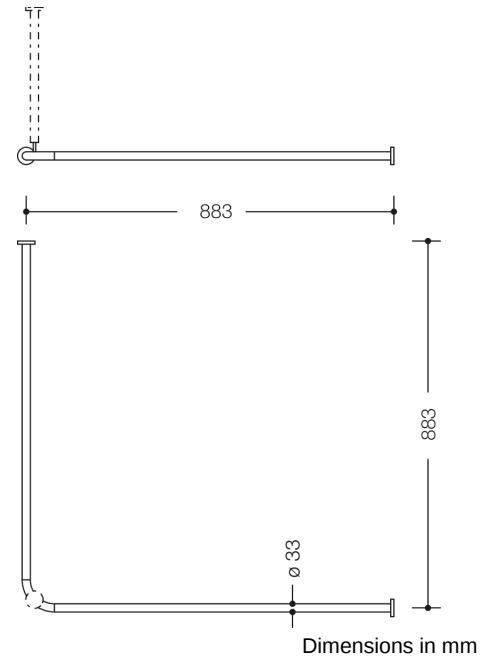

Similar picture

Properties

Range 801 Shower curtain rail

- horizontal rails joined to form a right angle and fitted with curtain rings
- for installing a shower curtain
- with aluminium core
- fixing with roses to wall and ceiling, ceiling support required
- can be shortened at the ends by 220 mm on site
- with 18 curtain rings
- for shower tray 900 x 900 mm (centre-to-centre 883 x 883 mm), rail diameter 33 mm, rose diameter 70 mm
- made of high-quality polyamide according to HEWI colour chart