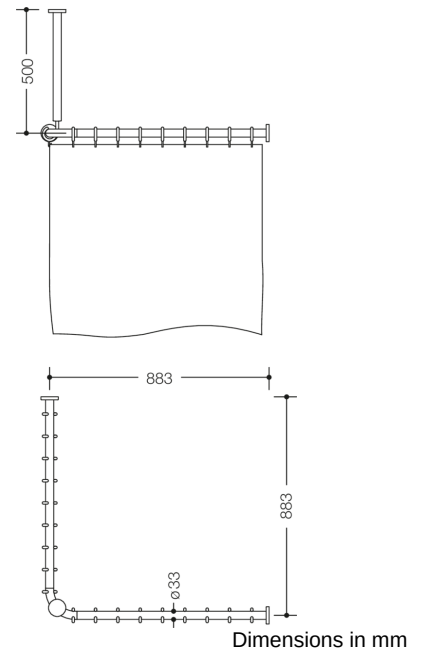

### Properties

Range 801 Shower curtain rail with ceiling support and shower curtain

- vertically and horizontally arranged rails connected at right-angles, with curtain rings and shower curtain
- mounted on the wall and ceiling using non-corrosive HEWI fixing materials and roses
- curtain rail for shower tray 900 x 900 mm, centre-to-centre dimension 883 x 883 mm, can be shortened at the ends on site to 220 mm minimum
- ceiling support 500 mm long, length can be adjusted by 10 mm and can be shortened at the rose by a maximum of 100 mm
- rail diameter 33 mm
- with 18 curtain rings
- made of high-quality polyamide according to HEWI colour chart
- with aluminium core
- shower curtain made of 100% Polyester, with stainless steel rolled hem at the bottom and punched stainless steel eyelets at the top, shower-proof, washable at 30°C
- curtain width 2500 mm, curtain height 2000 mm