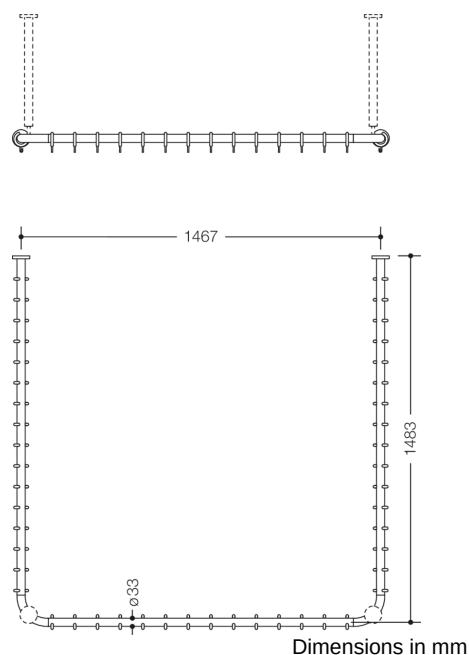

### Properties

Range 801 Shower curtain rail

- horizontally arranged rails connected at right-angles in U-shape, with curtain rings
- for installing a shower curtain
- with aluminium core
- fixing with roses to wall and ceiling, ceiling support required, max. 600 mm long
- can be shortened at the roses on site
- with 46 curtain rings
- 1500 x 1500 x 1500 mm long, rail diameter 33 mm, rose diameter 70 mm
- made of high-quality polyamide according to HEWI colour chart

### Colours / Surfaces

	99 (pure white)		92 (anthracite grey)		74 (apple green)		33 (ruby red)
	98 (signal white)		90 (jet black)		55 (aqua blue)		18 (mustard yellow)
	97 (light grey)		86 (sand)		50 (steel blue)		
	95 (stone grey)		84 (umber)		36 (coral)		