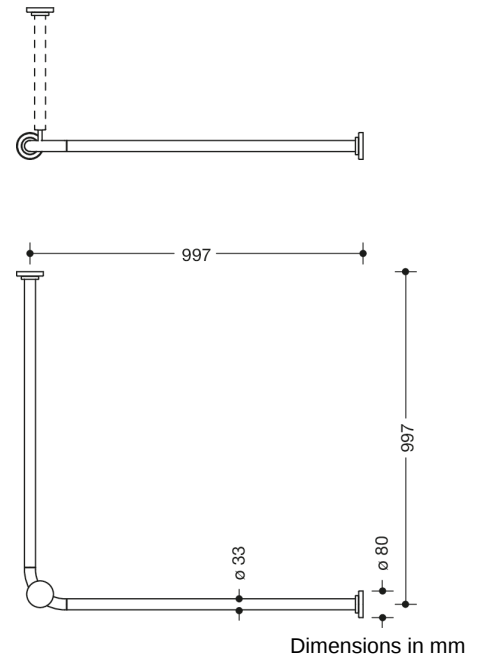

Similar picture

Properties

Shower curtain rail (suicide-inhibiting design)

- horizontally arranged rails, connected at right angles with curtain rings and fixing roses with integral magnets
- detaches under load of around 25 kg (reusable)
- made of high-quality polyamide with aluminium core
- can be shortened at the roses to 220 mm on site
- rail diameter 33 mm, rose diameter 80 mm
- suicide-inhibiting design ceiling support required
- for shower tray 1000 x 1000 mm
- centre-to-centre 997 x 997, with 20 curtain rings
- recommended HEWI curtain width (F) 2900 mm
- Ceiling support, design suicide-inhibitory please order separately.
- supplied with fixing material