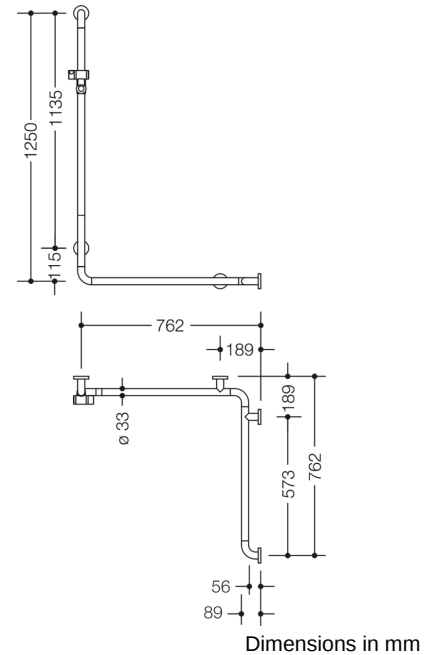

Similar picture

Properties

Range 801 Rail with vertical support bar and shower head holder

- vertical and horizontal rails joined to form an L shape and fitted with rose fixings and a shower head holder
- vertical length of 1250 mm, horizontal lengths 762 mm
- 89 mm deep, rail diameter 33 mm, rose diameter 70 mm
- suitable for shower heads of various manufacturers
- shower head holder can be continuously tilted and, after pulling or pushing a large lever, its height can be adjusted
- conical adapter on shower head holder makes it easier to hook in the handheld shower head
- for wall mounting with special HEWI fixing materials and roses
- can be mounted in left hand or right hand position
- made of high-quality polyamide in HEWI colour 98 (signal white), with active antimicrobial microsilver
- with continuous, corrosion resistant steel core
- Please note when using with hanging seats: Compatibility check required.
- A detailed list of possible combinations of hand rails, L-shaped rails and shower handrails with matching hanging seats can be found in our online catalogue in the download area of the respective product.