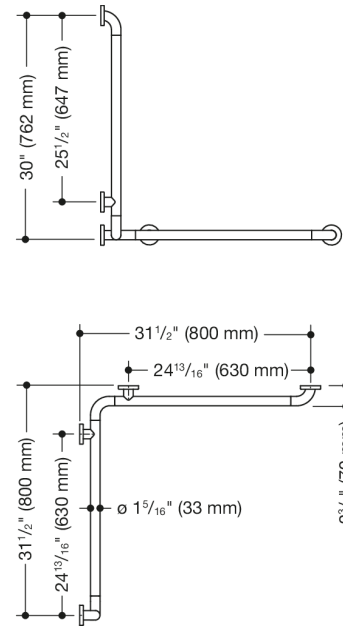

Similar picture

Dimensions in mm

Properties

Shower grab rail (USA) from Range 801

- positioned horizontally and vertically, rails connected at a right angle with steel fixing roses
- with corrosion-protected steel core throughout
- vertical length 30 inch (762 mm), horizontal lengths 31 1/2 inch (800 mm)
- 2 3/4 inch (70 mm) deep, rail diameter 1 5/16 inch (33 mm), rose diameter 2 3/4 inch (70 mm)
- wall mounting with wall-specific fixing material and roses from HEWI
- can be mounted on the right and left side
- maximum loading capacity 330 lbs (150 kg)
- suitable for removable hanging seats 801.51US100 and 801.51US110
- made from high-grade synthetic material in the HEWI colors 99 (pure white), 95 (stone gray), 92 (anthracite gray), 90 (jet black), 86 (sand), 84 (umber) and 33 (ruby red)
- meets the requirements of 2010 ADA standards and ICC/ANSI A117.1-2017