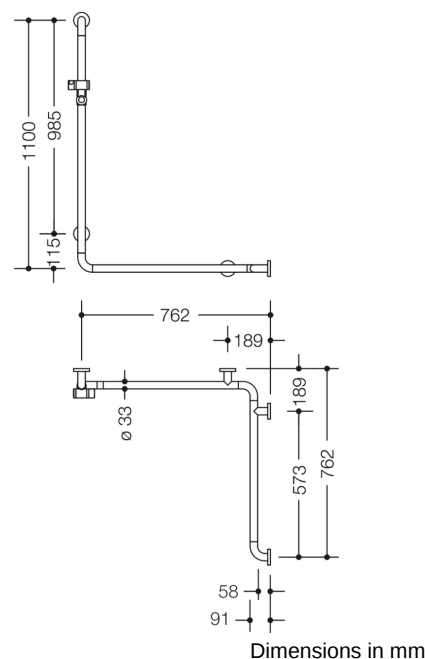

Similar picture

Properties

Range 801 Rail with vertical support bar and shower head holder

- vertically and horizontally arranged, rails connected at right-angles with fixing roses made of synthetic material and shower head holder
- vertical length 1100 mm, horizontal lengths 762 mm, 91 mm deep
- bar diameter 33 mm, rose diameter 70 mm
- suitable for shower heads of various manufacturers
- shower head holder can be continuously tilted and, after pulling or pushing a large lever, its height can be adjusted
- conical adapter on shower head holder makes it easier to hook in the handheld shower head
- for wall mounting with special HEWI fixing materials and roses
- can be mounted in left hand or right hand position
- made of high-quality polyamide according to HEWI colour chart
- with continuous core made of corrosion-proof steel and aluminium with stainless steel reinforced end bends
- Please note when using with hanging seats: Compatibility check required.
- A detailed list of possible combinations of hand rails, L-shaped rails and shower handrails with matching hanging seats can be found in our online catalogue in the download area of the respective product.