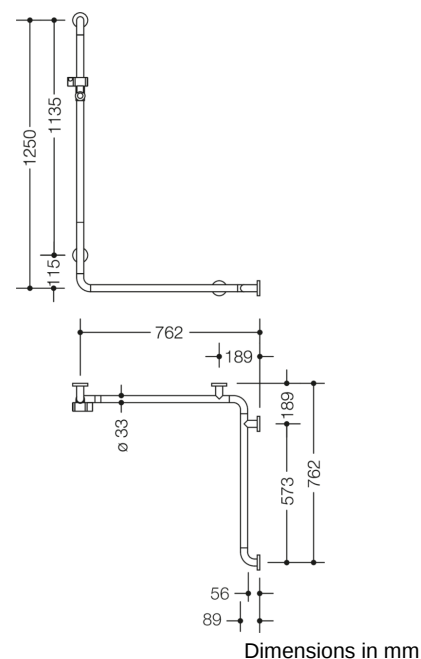

Similar picture

Properties

Range 801 Rail with vertical support bar and shower head holder

- vertical and horizontal rails joined to form an L shape and fitted with rose fixings and a shower head holder
- vertical length of 1250 mm, horizontal lengths 762 mm
- 89 mm deep, rail diameter 33 mm, rose diameter 70 mm
- suitable for shower heads of various manufacturers
- shower head holder can be continuously tilted and, after pulling or pushing a large lever, its height can be adjusted
- conical adapter on shower head holder makes it easier to hook in the handheld shower head
- for wall mounting with special HEWI fixing materials and roses
- can be mounted in left hand or right hand position
- made of high-quality polyamide according to HEWI colour chart
- with continuous, corrosion resistant steel core
- Please note when using with hanging seats: Compatibility check required.
- A detailed list of possible combinations of hand rails, L-shaped rails and shower handrails with matching hanging seats can be found in our online catalogue in the download area of the respective product.