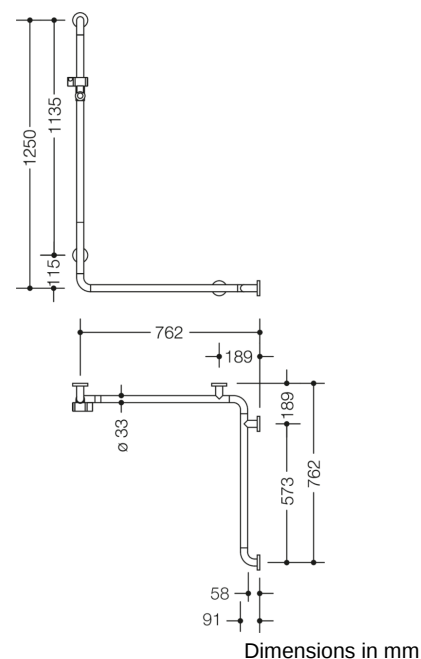

## Properties

Range 801 Rail with vertical support bar and shower head holder

- vertically and horizontally arranged, rails connected at right-angles with fixing roses made of synthetic material and shower head holder
- vertical length 1250 mm, horizontal lengths 762 mm, 91 mm deep
- bar diameter 33 mm, rose diameter 70 mm
- suitable for shower heads of various manufacturers
- shower head holder can be continuously tilted and, after pulling or pushing a large lever, its height can be adjusted
- conical adapter on shower head holder makes it easier to hook in the handheld shower head
- for wall mounting with special HEWI fixing materials and roses
- can be mounted in left hand or right hand position
- made of high-quality polyamide according to HEWI colour chart
- with continuous core made of corrosion-proof steel and aluminium with stainless steel reinforced end bends
- Please note when using with hanging seats: Compatibility check required.
- A detailed list of possible combinations of hand rails, L-shaped rails and shower handrails with matching hanging seats can be found in our online catalogue in the download area of the respective product.