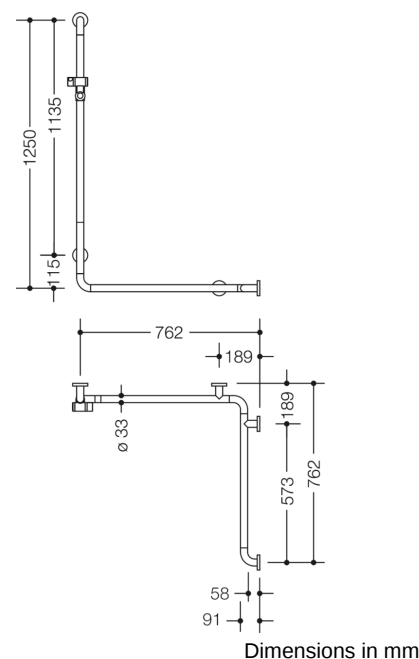

## Properties

Range 801 Rail with vertical support bar and shower head holder

- vertically and horizontally arranged, rails connected at right-angles with fixing roses made of synthetic material and shower head holder
- vertical length 1250 mm, horizontal lengths 762 mm, 91 mm deep
- bar diameter 33 mm, rose diameter 70 mm
- suitable for shower heads of various manufacturers
- shower head holder can be continuously tilted and, after pulling or pushing a large lever, its height can be adjusted
- conical adapter on shower head holder makes it easier to hook in the handheld shower head
- for wall mounting with special HEWI fixing materials and roses
- can be mounted in left hand or right hand position
- made of high-quality polyamide according to HEWI colour chart
- with continuous core made of corrosion-proof steel and aluminium with stainless steel reinforced end bends
- Please note when using with hanging seats: Compatibility check required.
- A detailed list of possible combinations of hand rails, L-shaped rails and shower handrails with matching hanging seats can be found in our online catalogue in the download area of the respective product.