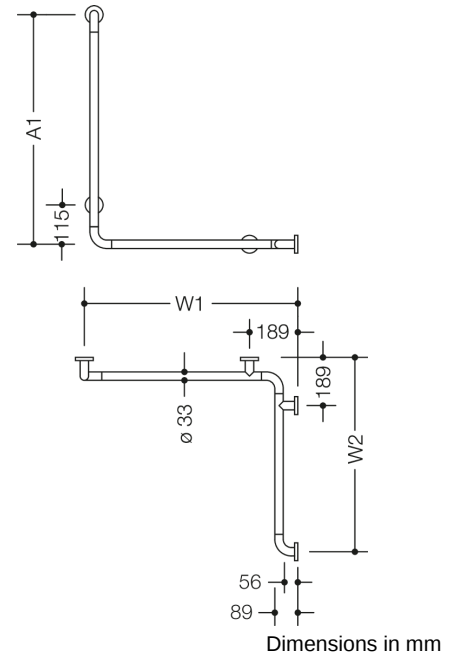

Similar picture

Properties

Range 801 Shower grab rail

- vertical and horizontal bars joined at right-angles with fixing roses made of steel
- vertical length made-to-measure from 600 mm to 1250 mm, horizontal length made-to-measure from 475 mm to 1800 mm
- 89 mm deep, rail diameter 33 mm, rose diameter 70 mm
- additional support required for lengths above 1200 mm as spacings between supports may not exceed 850 mm
- with continuous, corrosion resistant steel core
- for wall mounting with special HEWI fixing materials and roses
- can be mounted in left hand or right hand position
- made of high-quality polyamide according to HEWI colour chart
- Please note when using with hanging seats: Compatibility check required.
- A detailed list of possible combinations of hand rails, L-shaped rails and shower handrails with matching hanging seats can be found in our online catalogue in the download area of the respective product.