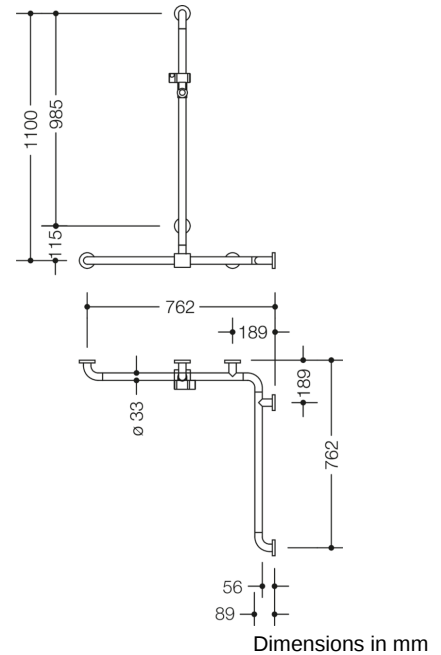

### Properties

Shower and bathtub handrail with adjustable shower head rail incl. shower head and shower hose of the 801 range consisting of:

- shower and bathtub handrail with adjustable shower head rail
- vertically and horizontally arranged rails connected at right angles with fixing roses made of synthetic material and shower head holder
- with shower head rail that can be pushed vertically to the side (for mounting)
- serves in the shower and bathtub area for holding and supporting
- vertical length 1100 mm, horizontal lengths (corner mounting) 762 mm
- 91 mm deep, clear distance to the wall 58 mm, rail diameter 33 mm, rose diameter 70 mm
- suitable for shower heads from various manufacturers
- the shower head holder can be infinitely inclined and its height can be adjusted after pulling or pressing a large-surface lever
- conical holder on the shower head holder makes it easy to hook in the shower head
- with an aluminium core and stainless steel-reinforced end bends
- mounted to the wall with wall-specific fixing material and roses from HEWI
- can be mounted on the left and right side
- made of high-gloss polyamide in HEWI colour 99