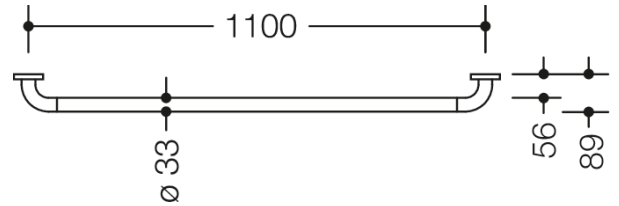

Similar picture

Dimensions in mm

Properties

Range 801 Support rail

- rail with right-angled bends at the ends and steel fixing roses
- for holding on to and providing support
- with continuous, corrosion resistant steel core
- for wall mounting with special HEWI fixing materials and roses
- centre-to-centre 1100 mm
- bar diameter 33 mm, rose diameter 70 mm
- made of high-quality polyamide in HEWI colour 98 (signal white), with active antimicrobial microsilver
- Please note when using with hanging seats: Compatibility check required.
- A detailed list of possible combinations of hand rails, L-shaped rails and shower handrails with matching hanging seats can be found in our online catalogue in the download area of the respective product.

Awards

Colours / Surfaces

98 (signal white)