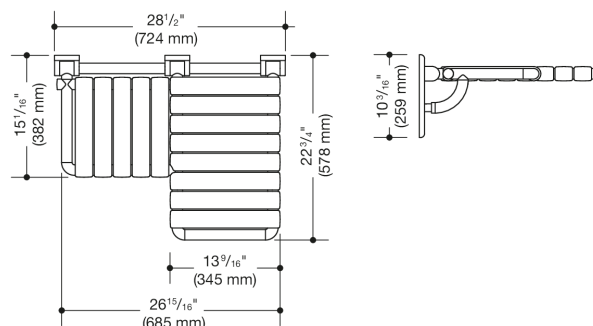

Similar picture

Dimensions in mm

### Shower folding seat, L-shape (USA)

- design made from rails and seat elements
- functions as a secure seat in the shower area
- can be folded up
- with corrosion-protected steel core throughout
- wall plate made from synthetic material with integrated steel core
- protruding seat element right
- the narrow seating element is 13 3/8 inch (340 mm) wide and 15 1/16 inch (382 mm) deep
- the protruding seat element is 13 9/16 inch (345 mm) wide and 22 3/4 inch (578 mm) deep
- seat elements 2 3/16 inch (55 mm) wide
- maximum loading capacity 450 lbs (204 kg)
- includes fixing material for mounting to cavity walls with wood backlining of two 2 inch x 12 inch laminate or hardwood boards connected with a 1/2 inch x 12 inch plywood board
- concealed fastening
- made from high-grade synthetic material in the HEWI colors 99 (pure white), 95 (stone gray), 92 (anthracite gray), 90 (jet black), 86 (sand), 84 (umber) and 33 (ruby red)
- meets the requirements of 2010 ADA standards and ICC/ANSI A117.1-2017