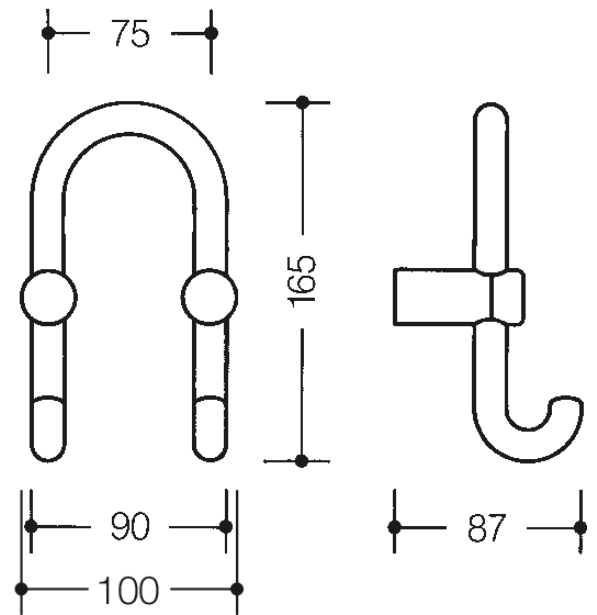

Similar picture

Dimensions in mm

### Properties

Range 801 Double hook for cloakroom rails

- double hook with forward-facing hooks
- for hanging up clothing and utensils
- 90 mm wide, 165 mm high and 87 mm deep, centre-to-centre 75 mm
- made of high-quality polyamide according to HEWI colour chart

### Colours / Surfaces

 18 (mustard yellow)	 50 (steel blue)	 86 (sand)	 97 (light grey)
 24 (orange)	 55 (aqua blue)	 90 (jet black)	 98 (signal white)
 33 (ruby red)	 72 (may green)	 92 (anthracite grey)	 99 (pure white)
 36 (coral)	 84 (umber)	 95 (stone grey)	 74 (apple green)