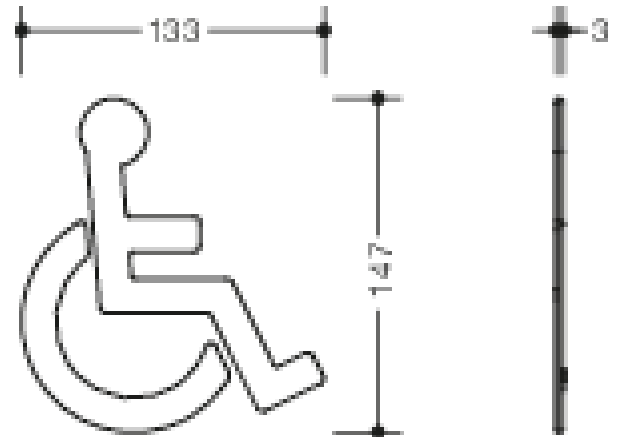

Similar picture

Dimensions in mm

Properties

Symbol, accessibility

- self-adhesive
- 147 mm high, 133 mm wide and 3 mm thick
- made of high-quality polyamide
- according to HEWI colour chart

Awards

Colours / Surfaces