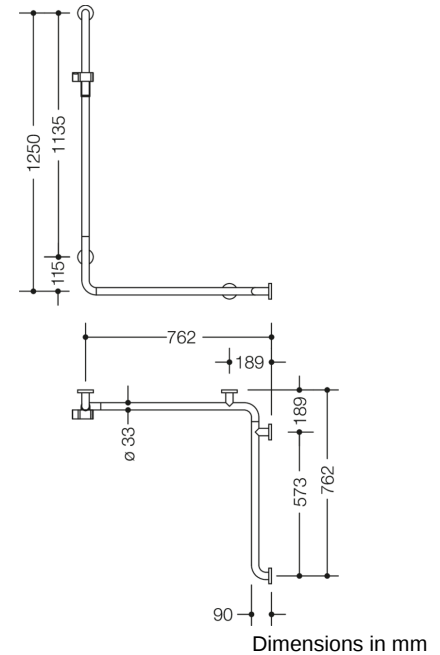

Similar picture

Properties

Range 805 Classic Rail with vertical support bar and shower head holder, version right

- vertical and horizontal bars joined to form an L-shape and fitted with fixing roses and a shower head holder
- vertical length of 1250 mm, horizontal lengths 762 mm
- 90 mm deep, bar diameter 33 mm, tube thickness 2 mm, rose diameter 70 mm
- suitable for shower heads of various manufacturers
- shower head holder can be continuously tilted and, after pulling or pushing a large lever, its height can be adjusted
- conical adapter on shower head holder makes it easier to hook in the handheld shower head
- for wall mounting with special HEWI fixing materials and roses
- right-hand version
- shower head holder made of high-quality polyamide in HEWI colours 90 (jet black), 92 (anthracite grey), 98 (signal white) or 99 (pure white)
- made of high-quality stainless steel, satin surface finish
- Please note when using with hanging seats: Compatibility check required.
- A detailed list of possible combinations of hand rails, L-shaped rails and shower handrails with matching hanging seats can be found in our online catalogue in the download area of the respective product.