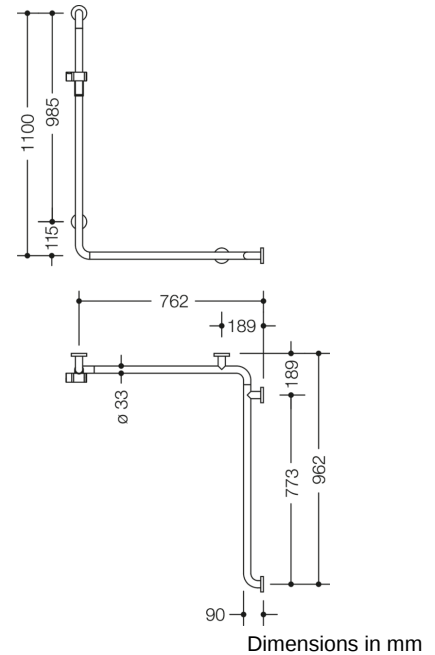

Similar picture

Properties

Range 805 Classic Rail with vertical support bar and shower head holder
right-hand version

- vertical and horizontal bars joined to form an L-shape and fitted with fixing roses and a shower head holder
- vertical length of 1100 mm, horizontal lengths 762 mm and 962 mm
- 90 mm deep, bar diameter 33 mm, tube thickness 2 mm, rose diameter 70 mm
- suitable for shower heads of various manufacturers
- shower head holder can be continuously tilted and, after pulling or pushing a large lever, its height can be adjusted
- conical adapter on shower head holder makes it easier to hook in the handheld shower head
- for wall mounting with special HEWI fixing materials and roses
- right-hand version
- shower head holder made of high-quality polyamide in HEWI colours 90 (jet black), 92 (anthracite grey), 98 (signal white) or 99 (pure white)
- made of high-quality stainless steel, satin surface finish
- fulfils the ÖNORM B1600/1601 requirements
- Please note when using with hanging seats: Compatibility check required.
- A detailed list of possible combinations of hand rails, L-shaped rails and shower handrails with matching hanging seats can be found in our online catalogue in the download area of the respective product.

Colours / Surfaces

	99 (pure white)
	98 (signal white)
	92 (anthracite grey)
	90 (jet black)