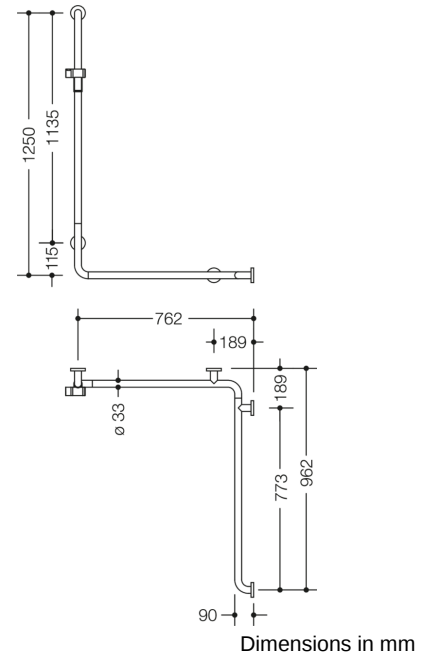

Similar picture

Properties

Range 805 Classic Rail with vertical support bar and shower head holder, version right

- vertical and horizontal bars joined to form an L-shape and fitted with fixing roses and a shower head holder
- vertical length of 1250 mm, horizontal lengths 762 mm and 962 mm
- 90 mm deep, bar diameter 33 mm, tube thickness 2 mm, rose diameter 70 mm
- suitable for shower heads of various manufacturers
- shower head holder can be continuously tilted and, after pulling or pushing a large lever, its height can be adjusted
- conical adapter on shower head holder makes it easier to hook in the handheld shower head
- for wall mounting with special HEWI fixing materials and roses
- right-hand version
- shower head holder made of high-quality polyamide in HEWI colours 90 (jet black), 92 (anthracite grey), 98 (signal white) or 99 (pure white)
- made of high-quality stainless steel, satin surface finish
- fulfils the ÖNORM B1600/1601 requirements
- Please note when using with hanging seats: Compatibility check required.
- A detailed list of possible combinations of hand rails, L-shaped rails and shower handrails with matching hanging seats can be found in our online catalogue in the download area of the respective product.

Colours / Surfaces

	99 (pure white)
	98 (signal white)
	92 (anthracite grey)
	90 (jet black)