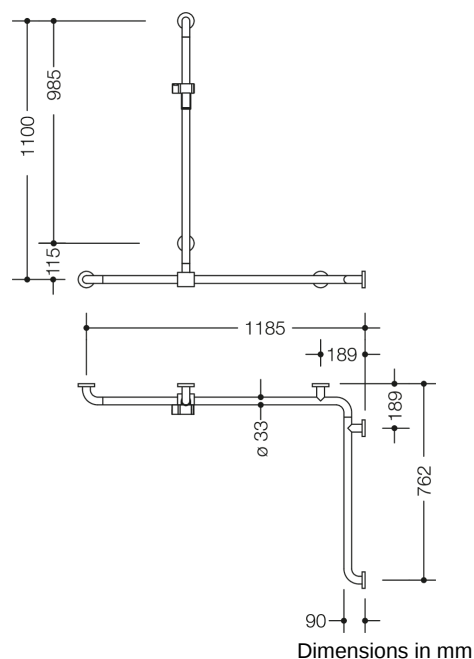

## Properties

Range 805 Classic Rail with vertical support bar and sliding shower head holder

- vertical and horizontal bars joined to form an L-shape and fitted with fixing roses and a shower head holder
- with vertical rail with shower head holder that can be moved to the side (for installation)
- vertical length 1100 mm, horizontal lengths (corner mounting) 1185 mm and 762 mm
- 90 mm deep, bar diameter 33 mm, tube thickness 2 mm, rose diameter 70 mm
- suitable for shower heads of various manufacturers
- shower head holder can be continuously tilted and, after pulling or pushing a large lever, its height can be adjusted
- conical adapter on shower head holder makes it easier to hook in the handheld shower head
- for wall mounting with special HEWI fixing materials and roses
- can be mounted in left hand or right hand position
- shower head holder made of high-quality polyamide in HEWI colours 90 (jet black), 92 (anthracite grey), 98 (signal white) or 99 (pure white)
- made of high-quality stainless steel, satin surface finish
- Please note when using with hanging seats: Compatibility check required.
- A detailed list of possible combinations of hand rails, L-shaped rails and shower handrails with matching hanging seats can be found in our online catalogue in the download area of the respective product.

## Colours / Surfaces

	99 (pure white)
	98 (signal white)
	92 (anthracite grey)
	90 (jet black)