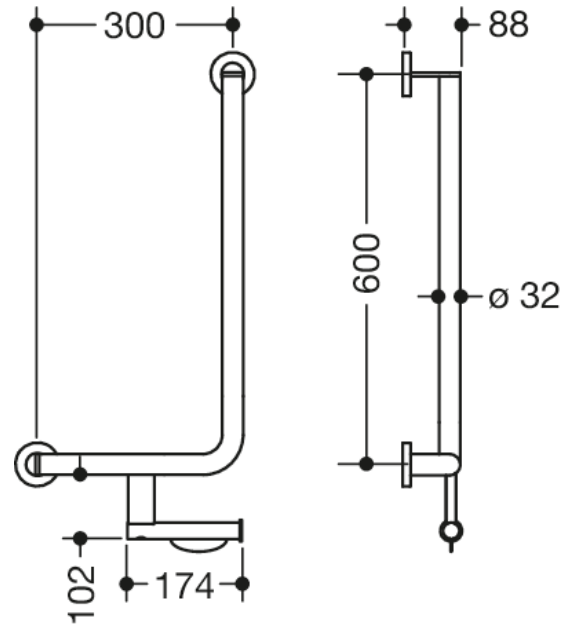

Similar picture

Dimensions in mm

Properties

L-shaped support rail with toilet roll holder, System 900

- vertical and horizontal rails, joined at right-angles with fixing roses
- with toilet roll holder
- left-hand version
- horizontal length 300 mm, vertical length 600 mm, 88 mm deep
- rail diameter 32 mm, tube thickness 2 mm, rose diameter 70 mm
- made of high-quality stainless steel, chrome-plated
- including non-corrosive and tested HEWI fixing material for wall mounting and sealing tape for sealing the drilling points