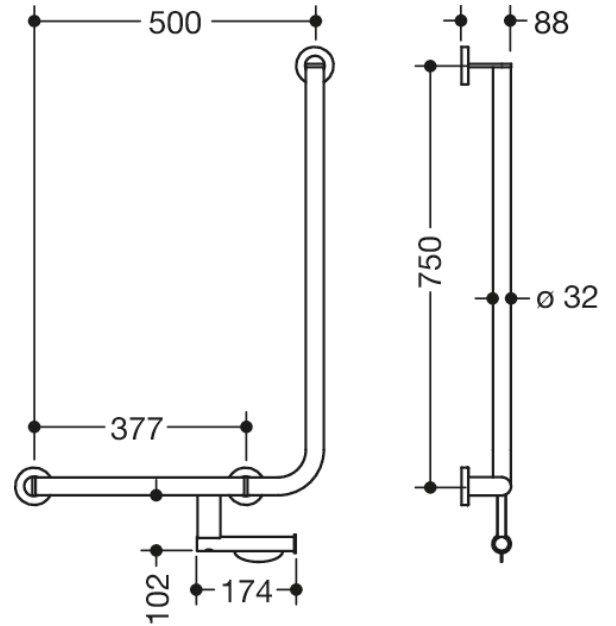

Similar picture

Dimensions in mm

Properties

L-shaped support rail with toilet roll holder, System 900

- vertical and horizontal rails, joined at right-angles with mounting roses
- left-hand version
- horizontal length 500 mm, vertical length 750 mm, 88 mm deep
- rail diameter 32 mm, tube thickness 2 mm, rose diameter 70 mm
- made of high-quality stainless steel, chrome
- including non-corrosive and tested HEWI fixing material for wall mounting and sealing tape for sealing the drilling points
- fulfils the ÖNORM B1600/1601 requirements