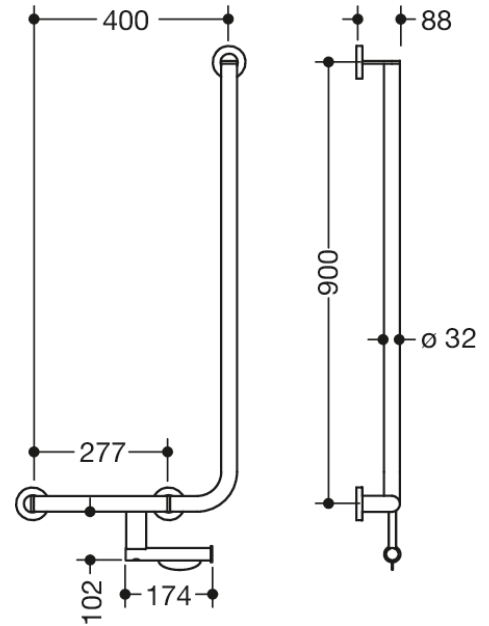

Similar picture

Dimensions in mm

Properties

L-shaped support rail with toilet roll holder, System 900

- vertical and horizontal rails, joined at right-angles with mounting roses
- left-hand version
- horizontal length 400 mm, vertical length 900 mm, 88 mm deep
- rail diameter 32 mm, tube thickness 2 mm, rose diameter 70 mm
- made of high-quality stainless steel, chrome
- including non-corrosive and tested HEWI fixing material for wall mounting and sealing tape for sealing the drilling points