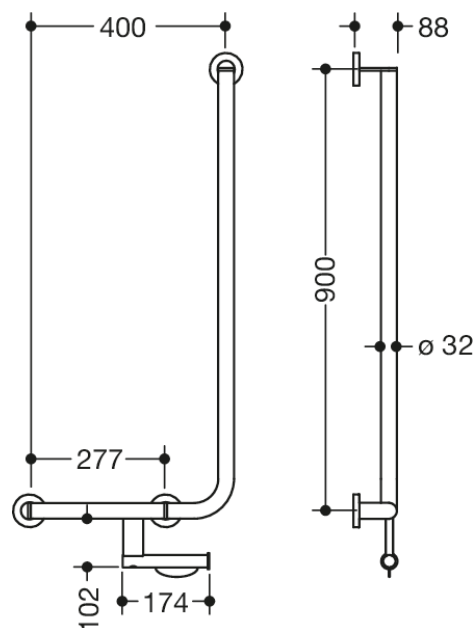

Podobne zdjęcie

Wymiary w mm

### Właściwości

L-shaped support rail with toilet roll holder, System 900

- vertical and horizontal rails, joined at right-angles with mounting roses
- left-hand version
- horizontal length 400 mm, vertical length 900 mm, 88 mm deep
- rail diameter 32 mm, tube thickness 2 mm, rose diameter 70 mm
- made of high-quality stainless steel, chrome
- including non-corrosive and tested HEWI fixing material for wall mounting and sealing tape for sealing the drilling points