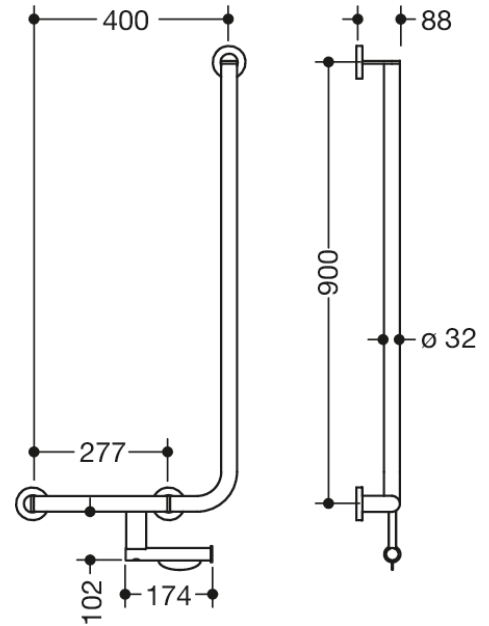

Similar picture

Dimensions in mm

Properties

L-shaped support rail with toilet roll holder, System 900

- vertical and horizontal rails, joined at right-angles with mounting roses
- left-hand version
- horizontal length 400 mm, vertical length 900 mm, 88 mm deep
- rail diameter 32 mm, tube thickness 2 mm, rose diameter 70 mm
- made of high-quality stainless steel, satin
- including non-corrosive and tested HEWI fixing material for wall mounting and sealing tape for sealing the drilling points