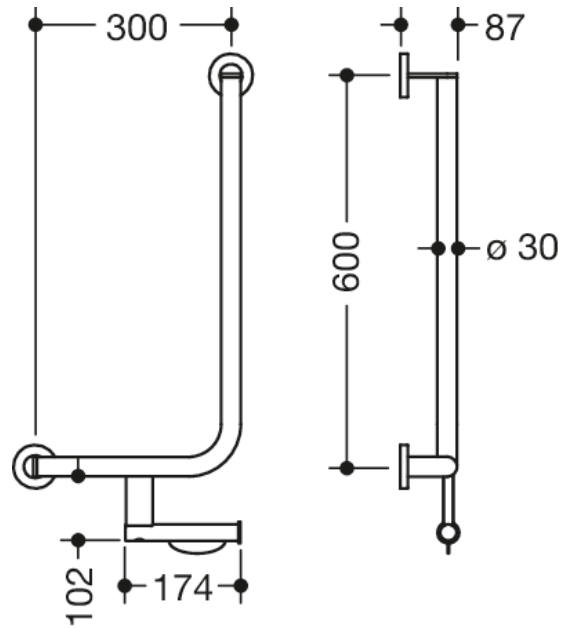

Podobne zdjęcie

Wymiary w mm

Właściwości

L-shaped support rail with toilet roll holder, System 900

- vertical and horizontal rails, joined at right-angles with mounting roses
- left-hand version
- horizontal length 300 mm, vertical length 600 mm, 87 mm deep
- rail diameter 30 mm, tube thickness 2 mm, rose diameter 70 mm
- made of high-quality stainless steel, chrome
- including non-corrosive and tested HEWI fixing material for wall mounting and sealing tape for sealing the drilling points