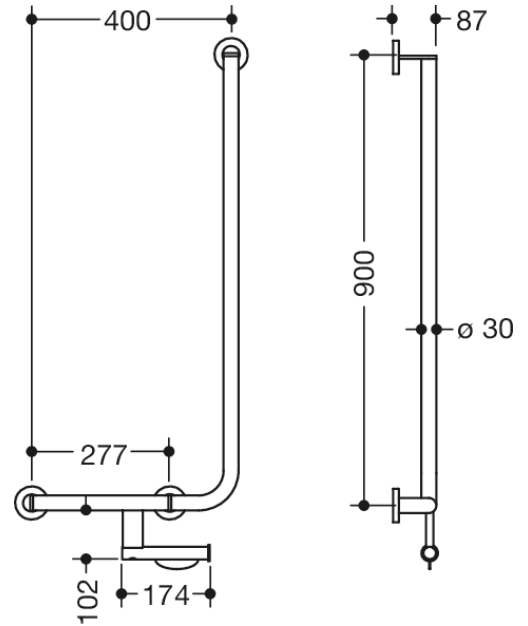

Similar picture

Dimensions in mm

Properties

L-shaped support rail with toilet roll holder, System 900

- vertical and horizontal rails, joined at right-angles with mounting roses
- left-hand version
- horizontal length 400 mm, vertical length 900 mm, 87 mm deep
- rail diameter 30 mm, tube thickness 2 mm, rose diameter 70 mm
- made of high-quality stainless steel, chrome
- including non-corrosive and tested HEWI fixing material for wall mounting and sealing tape for sealing the drilling points