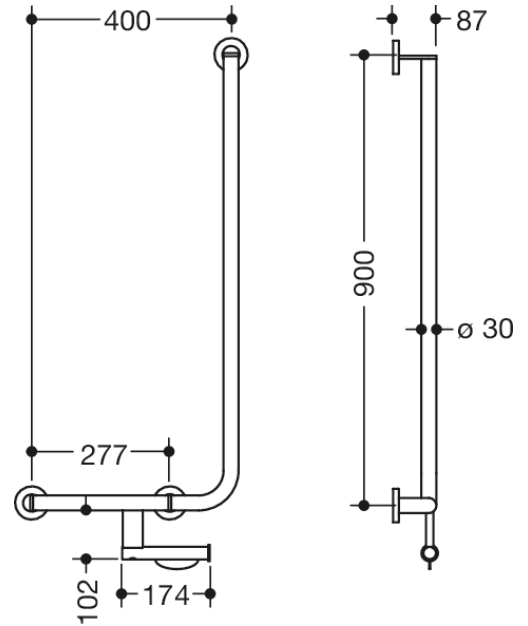

Podobne zdjęcie

Wymiary w mm

## Właściwości

L-shaped support rail with toilet roll holder, System 900

- vertical and horizontal rails, joined at right-angles with mounting roses
- left-hand version
- horizontal length 400 mm, vertical length 900 mm, 87 mm deep
- rail diameter 30 mm, tube thickness 2 mm, rose diameter 70 mm
- made of high-quality stainless steel, chrome
- including non-corrosive and tested HEWI fixing material for wall mounting and sealing tape for sealing the drilling points