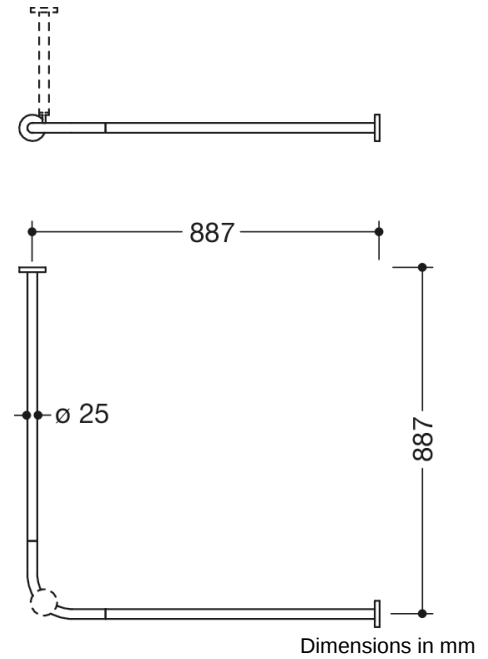

Similar picture

Properties

Curtain rail, System 900

- horizontally arranged rails connected at right-angles, with curtain rings
- made of high-quality stainless steel, chrome
- for shower tray 900 x 900 mm
- fixing spacing 887 x 887 mm
- with 18 curtain rings made of white POM
- recommended curtain width 2500 mm
- rail diameter 25 mm, rose diameter 70 mm
- can be shortened at the ends on site to 320 mm
- fixing with roses to wall and ceiling, ceiling support required
- including non-corrosive and tested HEWI fixing material and sealing tape for sealing the drilling points