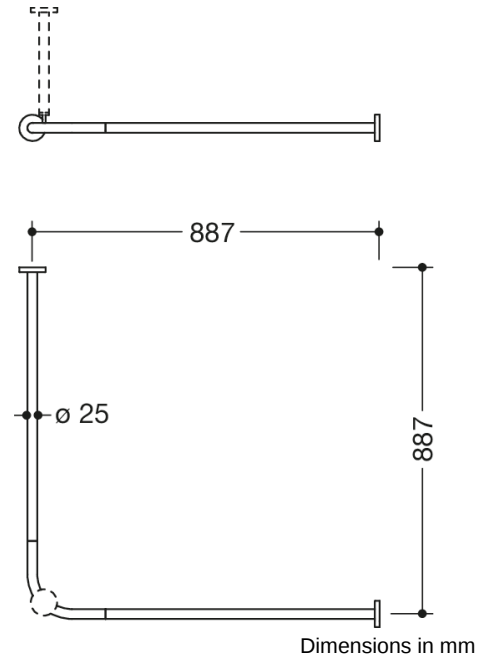

Similar picture

Properties

Curtain rail, System 900

- horizontally arranged rails connected at right-angles, with curtain rings
- made of high-quality stainless steel, satin
- for shower tray 900 x 900 mm
- fixing spacing 887 x 887 mm
- with 18 curtain rings made of white POM
- recommended curtain width 2500 mm
- rail diameter 25 mm, rose diameter 70 mm
- can be shortened at the ends on site to 320 mm
- fixing with roses to wall and ceiling, ceiling support required
- including non-corrosive and tested HEWI fixing material and sealing tape for sealing the drilling points