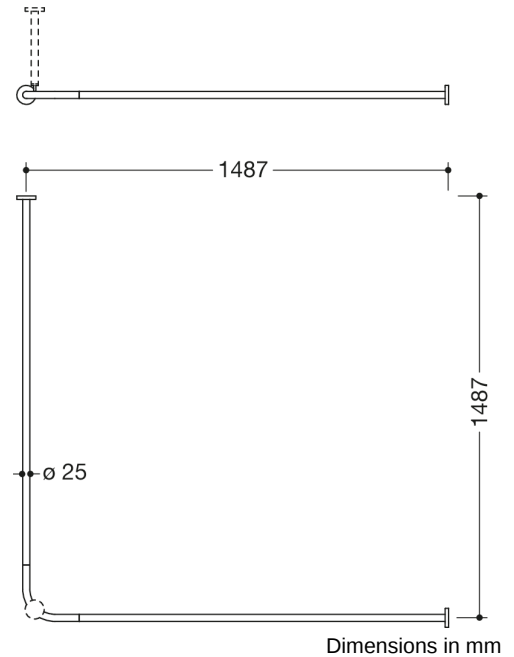

### Properties

Curtain rail, System 900

- horizontally arranged rails connected at right-angles, with curtain rings
- made of high-quality stainless steel, chrome
- for shower tray 1500 x 1500 mm
- fixing spacing 1487 x 1487 mm
- with 28 curtain rings made of white POM
- recommended curtain width 4000 mm
- rail diameter 25 mm, rose diameter 70 mm
- can be shortened at the ends on site to 320 mm
- fixing with roses to wall and ceiling, ceiling support required
- including non-corrosive and tested HEWI fixing material and sealing tape for sealing the drilling points