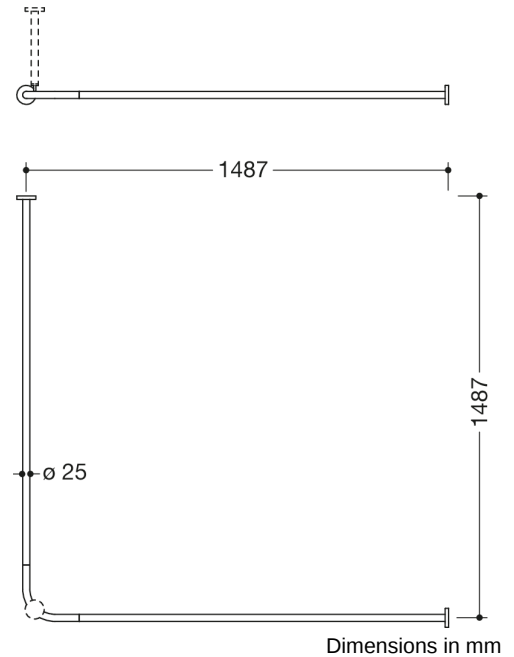

Similar picture

Properties

Curtain rail, System 900

- horizontally arranged rails connected at right-angles, with curtain rings
- made of high-quality stainless steel, satin
- for shower tray 1500 x 1500 mm
- fixing spacing 1487 x 1487 mm
- with 28 curtain rings made of white POM
- recommended curtain width 4000 mm
- rail diameter 25 mm, rose diameter 70 mm
- can be shortened at the ends on site to 320 mm
- fixing with roses to wall and ceiling, ceiling support required
- including non-corrosive and tested HEWI fixing material and sealing tape for sealing the drilling points