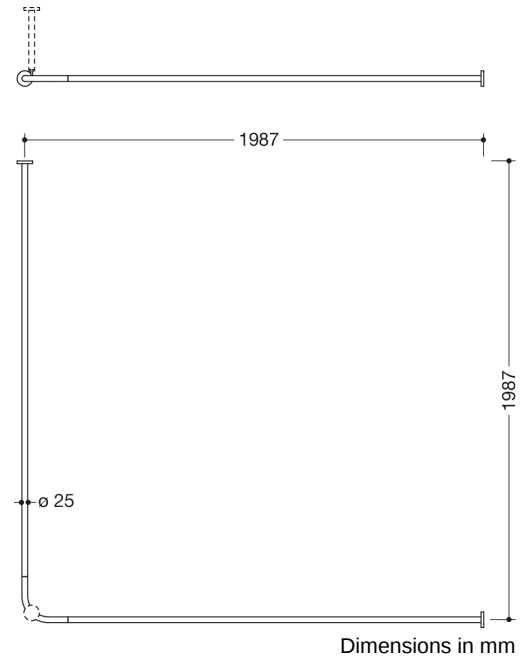

Similar picture

Properties

Curtain rail, System 900

- horizontally arranged rails connected at right-angles, with curtain rings
- made of high-quality stainless steel, chrome
- for shower tray 2000 x 2000 mm
- fixing spacing 1987 x 1987 mm
- with 40 curtain rings made of white POM
- recommended curtain width 2 x 2500 mm
- rail diameter 25 mm, rose diameter 70 mm
- can be shortened at the ends on site to 320 mm
- fixing with roses to wall and ceiling, ceiling support required
- including non-corrosive and tested HEWI fixing material and sealing tape for sealing the drilling points