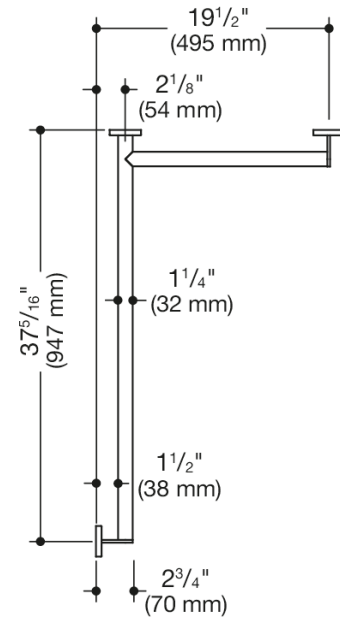

Similar picture

Dimensions in mm

Properties

Shower handrail, System 900

- horizontally arranged rails connected at right-angles, with mounting roses
- right-hand version
- horizontal lengths 37 5/16 inch x 19 1/2 inch (947 x 495 mm), 2 3/4 inch (70 mm) deep
- rail diameter 1 1/4 inch (32 mm), tube thickness 1/16 inch (2 mm), rose diameter 2 3/4 inch (70 mm)
- weight capacity up to 330 lbs (150 kg)
- made of high-quality stainless steel, chrome
- reduced number of mounting roses due to innovative corner connection
- including non-corrosive and tested HEWI fixing material for wall mounting and sealing tape for sealing the drilling points
- fulfils the requirements of the 2010 ADA Standards and ICC/ANSI A117.1-2017