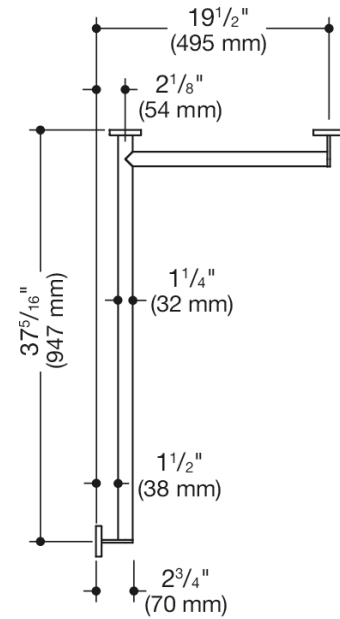

Similar picture

Dimensions in mm

Properties

Shower handrail, System 900

- horizontally arranged rails connected at right-angles, with mounting roses
- right-hand version
- horizontal lengths 37 5/16 inch x 19 1/2 inch (947 x 495 mm), 2 3/4 inch (70 mm) deep
- rail diameter 1 1/4 inch (32 mm), tube thickness 1/16 inch (2 mm), rose diameter 2 3/4 inch (70 mm)
- weight capacity up to 330 lbs (150 kg)
- made of high-quality stainless steel, satin
- reduced number of mounting roses due to innovative corner connection
- including non-corrosive and tested HEWI fixing material for wall mounting and sealing tape for sealing the drilling points
- fulfils the requirements of the 2010 ADA Standards and ICC/ANSI A117.1-2017