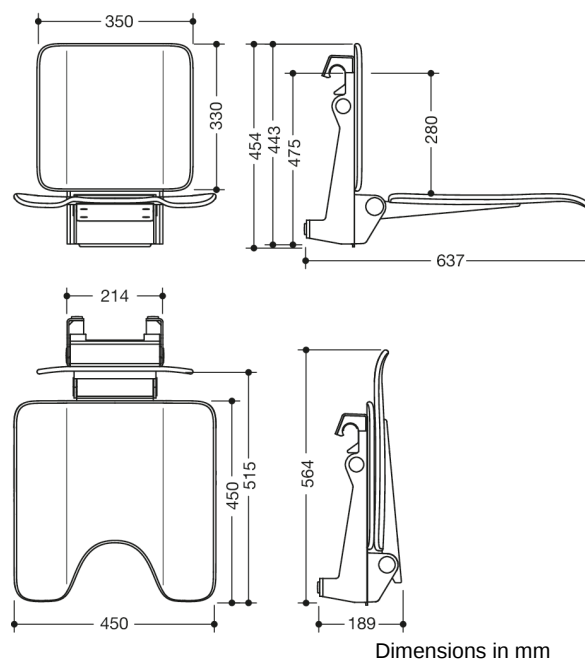

Similar picture

Properties

Hook-on seat, System 900

- construction consisting of seat, backrest and hook-on device
- reinforcement of the seat and hook-on device made of aluminium, powder coated in HEWI colours AS (matt white), CV (matt black) and AF (anthracite grey matt)
- slip-resistant, textured seat and backrest made of matt synthetic material in colour of the hook-on device
- seat with hygiene cutout can be folded up to save space
- for hooking onto HEWI shower grab rails and support rails with diameter 30, 32 and 33 mm
- weight capacity up to 150 kg
- 450 mm wide, 637 mm deep and 443 mm high
- seat 450 mm wide and 450 mm deep
- product weight: 8.5 kg
- fulfils the SIA 500 requirements
- A detailed list of possible combinations of hand rails, L-shaped rails and shower handrails with matching hanging seats can be found in our online catalogue in the download area of the respective product.