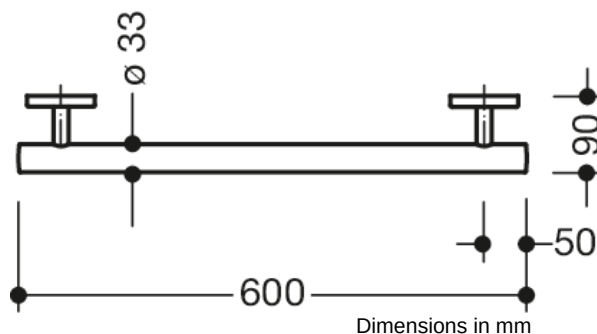

Properties

System 800 K Support rail

- straight rail with supports straight to the wall and roses
- for holding on to and providing support
- made of high-quality polyamide in HEWI colours 98 (signal white) or 99 (pure white)
- with continuous, corrosion resistant steel core
- length 600 mm, diameter of rail 33 mm, 90 mm deep
- wall connection with discreet supports (diameter 18 mm) perpendicular to wall and flat roses
- rose diameter 80 mm, cap height 13 mm
- easy installation due to individually mountable fixing plates made of high-quality stainless steel for hanging the support rail
- including non-corrosive HEWI fixing material
- Please note when using with hanging seats: Compatibility check required.
- A detailed list of possible combinations of hand rails, L-shaped rails and shower handrails with matching hanging seats can be found in our online catalogue in the download area of the respective product.

Colours / Surfaces

	99 (pure white)
	98 (signal white)