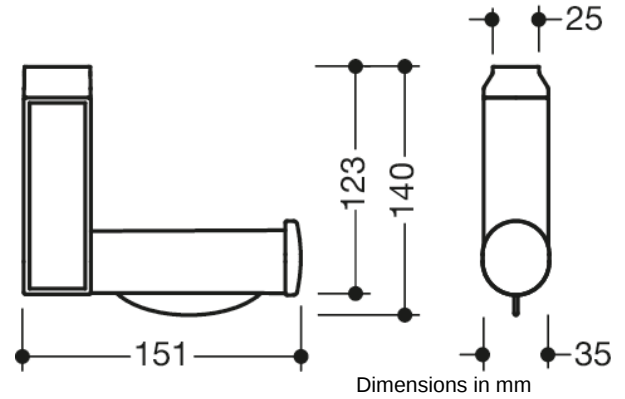

Similar picture

Properties

Toilet roll holder upgrade kit

- right angled add-on toilet roll holder
- for retrofitting on hinged support rails 950.50.6... and stationary support rails 950.50.7...
- easy installation
- integrated toilet roll brake
- 35 mm wide, 123 mm high, 151 mm deep
- made of high-quality polyamide in HEWI colours 90 (jet black), 92 (anthracite grey), 98 (signal white) or 99 (pure white)

Colours / Surfaces

	99 (pure white)
	98 (signal white)
	92 (anthracite grey)
	90 (jet black)