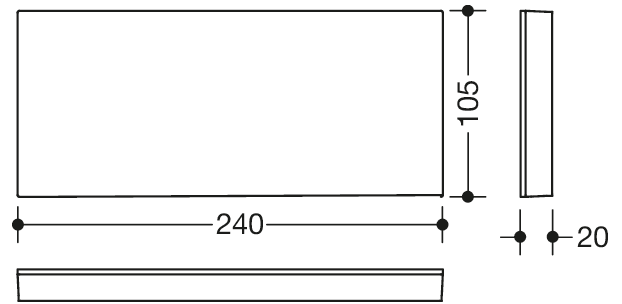

Similar picture

Dimensions in mm

Properties

Mounting plate with cover of the mobile seats

- rectangular mounting plate with matching, rectangular cover
- used to hold the mobile seats
- 240 mm wide, 105 mm high and 20 mm deep
- mounting plate made of stainless steel
- for mounting with non-corrosive and tested HEWI fixing materials for different wall systems (to be ordered separately)
- sealing tape and sealing discs for sealing the fixing points according to DIN 18534 are included in the scope of delivery
- cover made of high-quality synthetic material in the HEWI colour 98 (signal white) or 99 (pure white)

Colours / Surfaces

	99 (pure white)
	98 (signal white)