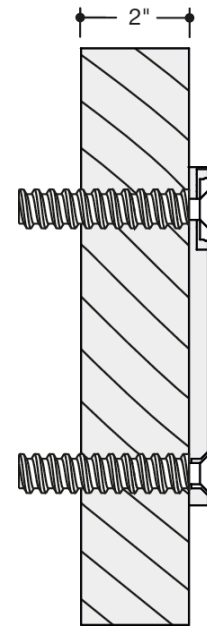

Similar picture

Dimensions in mm

Properties

Fixing type

- for hinged support rails Range 801(USA)
for fixing on cavity walls with wood lining

Consisting of:

- 2 stainless steel screws
- 2 screw nuts (rampa sleeves)