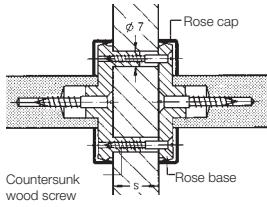

Item number

Specification

BA20.1
BA20.1B
BA23.1
BA23.1B

HEWI Fixing type 1

- concealed front fixing with rose \varnothing 52 mm
- rose fixing: height of furniture handles + 6,7 mm
- counter sunk screws not supplied
- for furniture handles \varnothing 20 mm, made of high-quality polyamide
- for furniture handles \varnothing 20 mm, made of high-quality matt polyamide
- for furniture handles \varnothing 23 mm, made of high-quality polyamide
- for furniture handles \varnothing 23 mm, made of high-quality matt polyamide

BA20.21
BA20.21B
BA23.21
BA23.21B

HEWI Fixing type 21

- fixing per pair with roses \varnothing 52 mm
- rose fixing: height of furniture handles + 13,4 mm
- counter sunk screws not supplied
- Please note: screws \varnothing 3,5 x (wall thickness + 10)
- for furniture handles \varnothing 20 mm, made of high-quality polyamide
- for furniture handles \varnothing 20 mm, made of high-quality matt polyamide
- for furniture handles \varnothing 23 mm, made of high-quality polyamide
- for furniture handles \varnothing 23 mm, made of high-quality matt polyamide