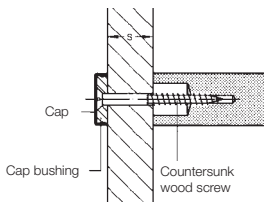

Item number

Specification

BA20.1
BA20.1B
BA23.1
BA23.1B

HEWI Fixing type 1

- concealed front fixing with rose \varnothing 52 mm
- rose fixing: height of furniture handles + 6,7 mm
- counter sunk screws not supplied
- for furniture handles \varnothing 20 mm, made of high-quality polyamide
- for furniture handles \varnothing 20 mm, made of high-quality matt polyamide
- for furniture handles \varnothing 23 mm, made of high-quality polyamide
- for furniture handles \varnothing 23 mm, made of high-quality matt polyamide

BA20.21
BA20.21B
BA23.21
BA23.21B

HEWI Fixing type 21

- fixing per pair with roses \varnothing 52 mm
- rose fixing: height of furniture handles + 13,4 mm
- counter sunk screws not supplied
- Please note: screws \varnothing 3,5 x (wall thickness + 10)
- for furniture handles \varnothing 20 mm, made of high-quality polyamide
- for furniture handles \varnothing 20 mm, made of high-quality matt polyamide
- for furniture handles \varnothing 23 mm, made of high-quality polyamide
- for furniture handles \varnothing 23 mm, made of high-quality matt polyamide

Standard

HEWI Fixing type 3

- bolt through fixing
 - counter sunk screws not supplied
- Please note:
- 111... : screws \varnothing 5 x (wall thickness + 30)
- 547..., 548..., 557..., 562... : screws \varnothing 4 x (wall thickness + 15)
- 559... : screws \varnothing 4 x (wall thickness + 20)