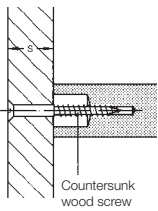

Item number

Specification

BA20.1
BA20.1B
BA23.1
BA23.1B

HEWI Fixing type 1

- concealed front fixing with rose \varnothing 52 mm
- rose fixing: height of furniture handles + 6,7 mm
- counter sunk screws not supplied
- for furniture handles \varnothing 20 mm, made of high-quality polyamide
- for furniture handles \varnothing 20 mm, made of high-quality matt polyamide
- for furniture handles \varnothing 23 mm, made of high-quality polyamide
- for furniture handles \varnothing 23 mm, made of high-quality matt polyamide

BA20.21
BA20.21B
BA23.21
BA23.21B

HEWI Fixing type 21

- fixing per pair with roses \varnothing 52 mm
- rose fixing: height of furniture handles + 13,4 mm
- counter sunk screws not supplied
- Please note: screws \varnothing 3,5 x (wall thickness + 10)
- for furniture handles \varnothing 20 mm, made of high-quality polyamide
- for furniture handles \varnothing 20 mm, made of high-quality matt polyamide
- for furniture handles \varnothing 23 mm, made of high-quality polyamide
- for furniture handles \varnothing 23 mm, made of high-quality matt polyamide