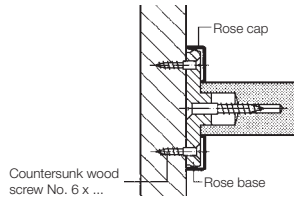

Item number

Specification

BA20.1
BA20.1B
BA23.1
BA23.1B

HEWI Fixing type 1

- concealed front fixing with rose \varnothing 52 mm
- rose fixing: height of furniture handles + 6,7 mm
- counter sunk screws not supplied
- for furniture handles \varnothing 20 mm, made of high-quality polyamide
- for furniture handles \varnothing 20 mm, made of high-quality matt polyamide
- for furniture handles \varnothing 23 mm, made of high-quality polyamide
- for furniture handles \varnothing 23 mm, made of high-quality matt polyamide

BA20.21
BA20.21B
BA23.21
BA23.21B

HEWI Fixing type 21

- fixing per pair with roses \varnothing 52 mm
- rose fixing: height of furniture handles + 13,4 mm
- counter sunk screws not supplied
- Please note: screws \varnothing 3,5 x (wall thickness + 10)
- for furniture handles \varnothing 20 mm, made of high-quality polyamide
- for furniture handles \varnothing 20 mm, made of high-quality matt polyamide
- for furniture handles \varnothing 23 mm, made of high-quality polyamide
- for furniture handles \varnothing 23 mm, made of high-quality matt polyamide