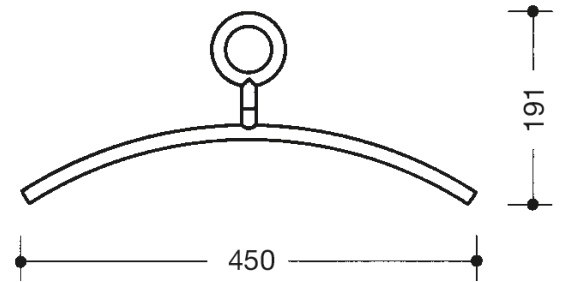

Similar picture

Dimensions in mm

Properties

Coat hanger

- made of high-quality polyamide, according to HEWI colour chart
- diameter 16 mm, 191 x 450 mm, fits on rail diameter 33 mm
- with rotatable eye, with 90° locking points